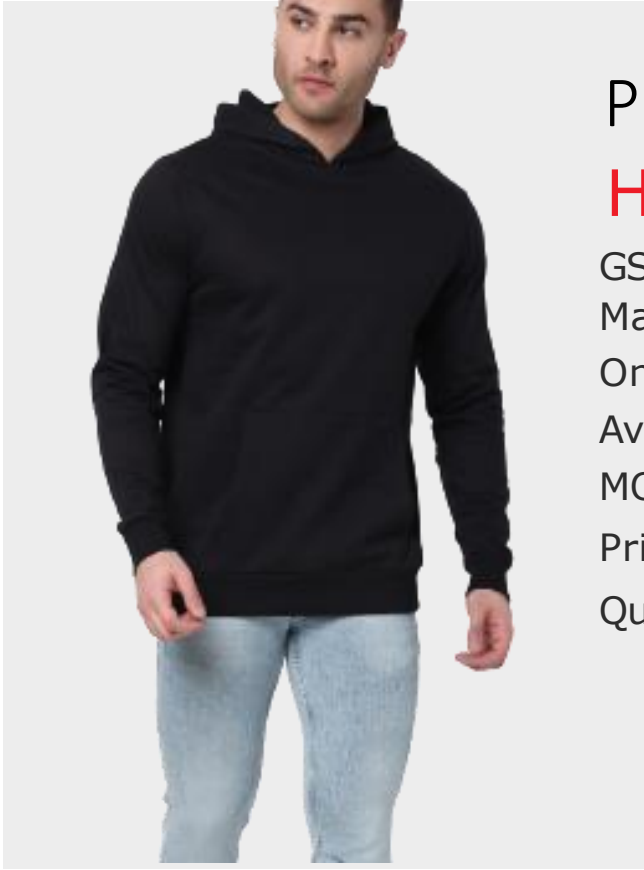

Quantity Discount: ₹ 5 above 250 pcs

COLOURS:

PULLOVER HOODIE

GSM: 280 GSM

Material: 100% Compact Cotton

One Side Brushed Fleece

Availability: Ready Stock

MOQ: 5 pcs per size per colour