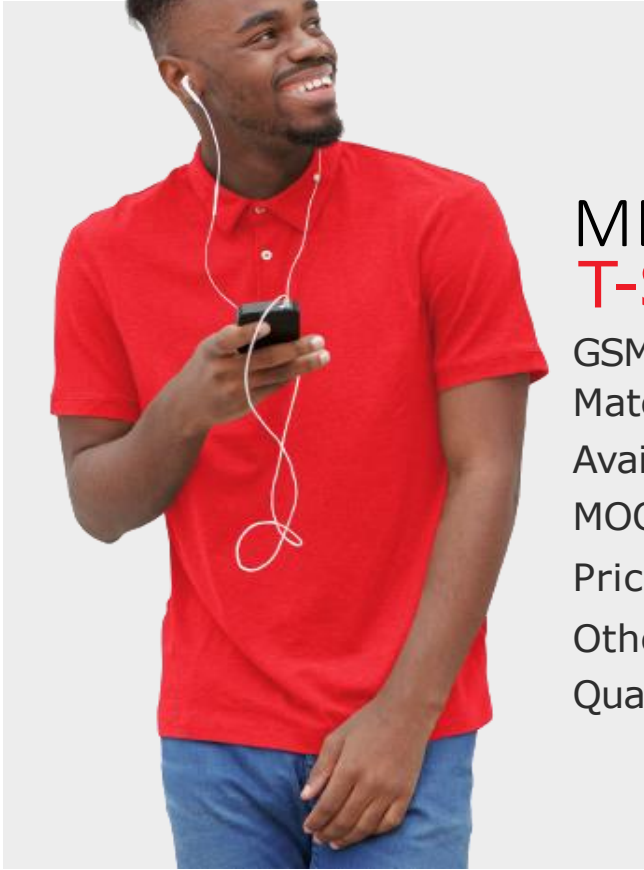

Availability: Ready Stock

MOQ: 5 pcs per size per colour

Price: White ₹ 130

Other colours ₹ 145

Quantity Discount: ₹ 5 above 250 pcs

COLOURS:

MEN'S COLLAR T-SHIRT

GSM: 210-220 GSM