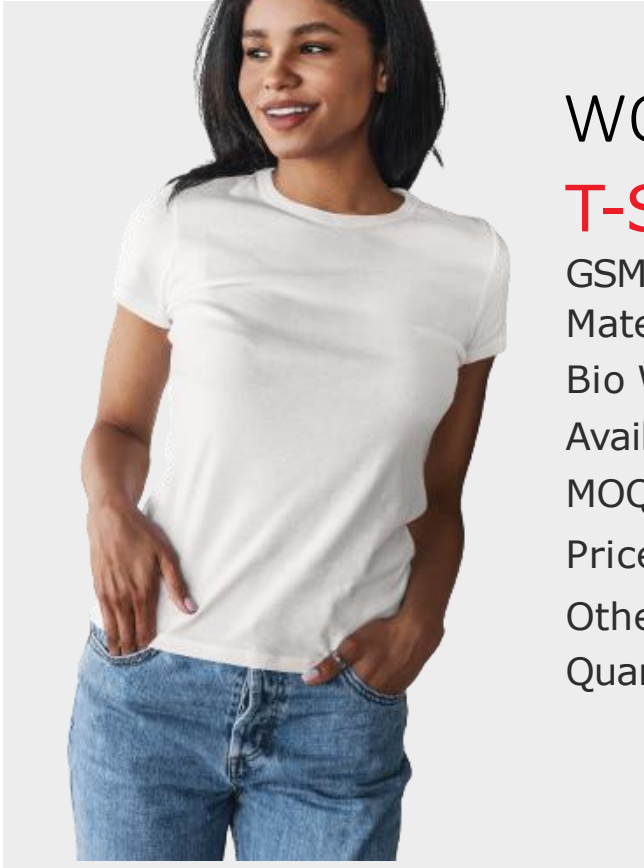

Availability: Ready Stock

MOQ: 5 pcs per size per colour

Price: ₹ 95

Quantity Discount: ₹ 5 above 250 pcs

COLOURS:

WOMEN'S HALF SLEEVES T-SHIRT

GSM: 180 GSM

Material: 100% Compact Cotton