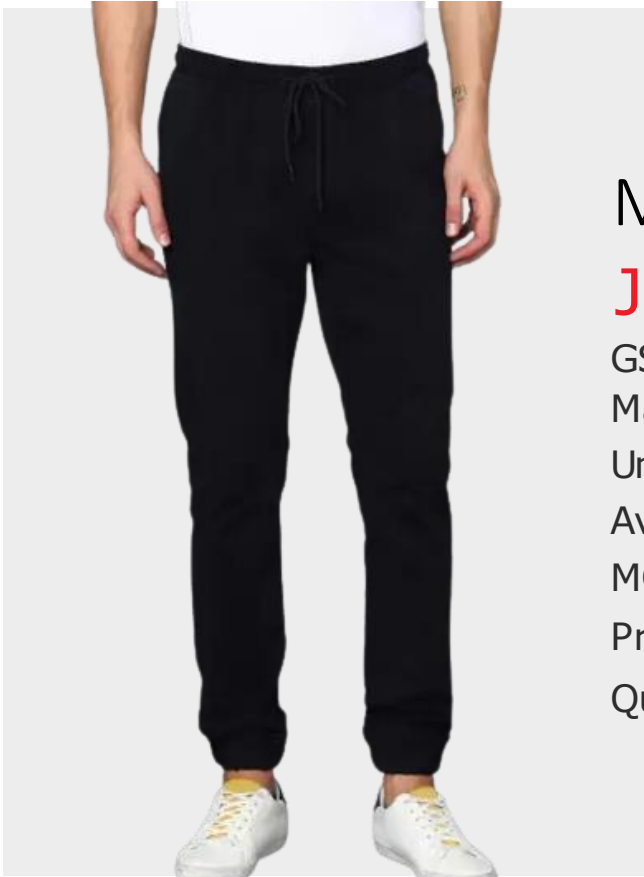

MEN'S

JOGGERS

GSM: 220 GSM

Material: 100% Cotton

Unbrushed Fleece

Availability: Ready Stock

MOQ: 5 pcs per size per colour

Price: ₹ 355

Quantity Discount: ₹ 5 above 250 pcs

COLOURS: