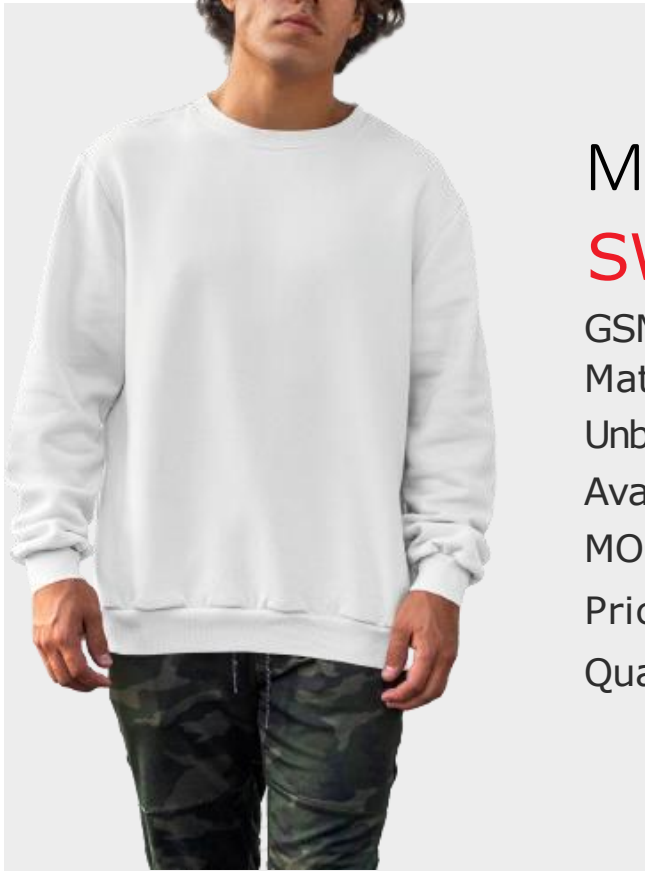

MEN'S

SWEATSHIRT

GSM: 240-250 GSM

Material: 100% Compact Cotton

Unbrushed Fleece

Availability: Ready Stock

MOQ: 5 pcs per size per colour

Price: ₹ 305

Quantity Discount: ₹ 10 above 250 pcs

COLOURS: